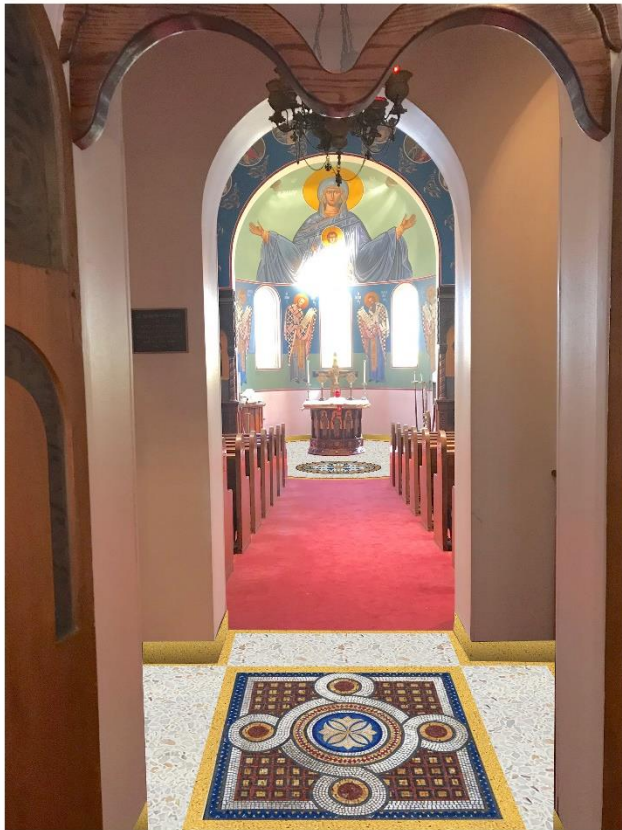

# 2021 Sanctuary Beautification Project Design Board

*Above, note the new Narthex, with beautiful Terrazzo floors plus a large, inlaid Byzantine-design Mosaic and four matching mosaics. Also, the two side Shrine's incorporate a new designated area for venerating the Icons.*

HOLY TRINITY  
GREEK ORTHODOX  
CHURCH

DALLAS, TX

*To the right is a look at the new Terrazzo Center Aisleway, with intricate interwoven design, culminating with an eight-pointed diamond and square. This was inspired by the Iconostasis Royal Doors and the Tabernacle sitting atop the Altar Table.*

# 2021 Sanctuary Beautification Project Design Board

*To the right, is a peek at where the Side Aisles meet the Transepts showing the beautiful new Terrazzo and inlaid Mosaic.*

HOLY TRINITY  
GREEK ORTHODOX  
CHURCH