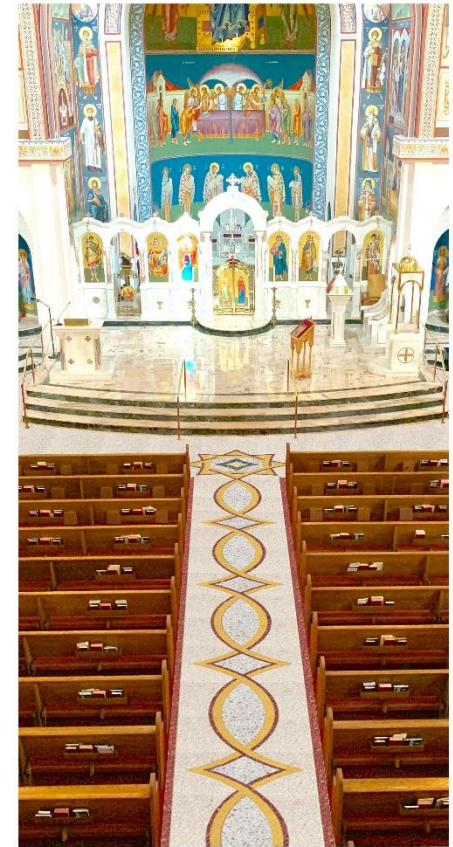

# 2021 Sanctuary Beautification Project Design Board

*Above, note the new Narthex, with beautiful Terrazzo floors plus a large, inlaid Byzantine-design Mosaic and four matching mosaics. Also, the two side Shrine's incorporate a new designated area for venerating the Icons.*

HOLY TRINITY  
GREEK ORTHODOX  
CHURCH

DALLAS, TX

*To the right is a look at the new Terrazzo Center Aisleway, with intricate interwoven design, culminating with an eight-pointed diamond and square. This was inspired by the Iconostasis Royal Doors and the Tabernacle sitting atop the Altar Table.*

# 2021 Sanctuary Beautification Project Design Board

*To the right, is a peek at where the Side Aisles meet the Transepts showing the beautiful new Terrazzo and inlaid Mosaic.*

HOLY TRINITY  
GREEK ORTHODOX  
CHURCH

DALLAS, TX

*To the left, our Chapel shows newly-defined Narthex featuring an inlaid Mosaic, plus new Burgundy Carpet. Also, note the Solea & Altar areas are in Terrazzo, with an inlaid Mosaic.*